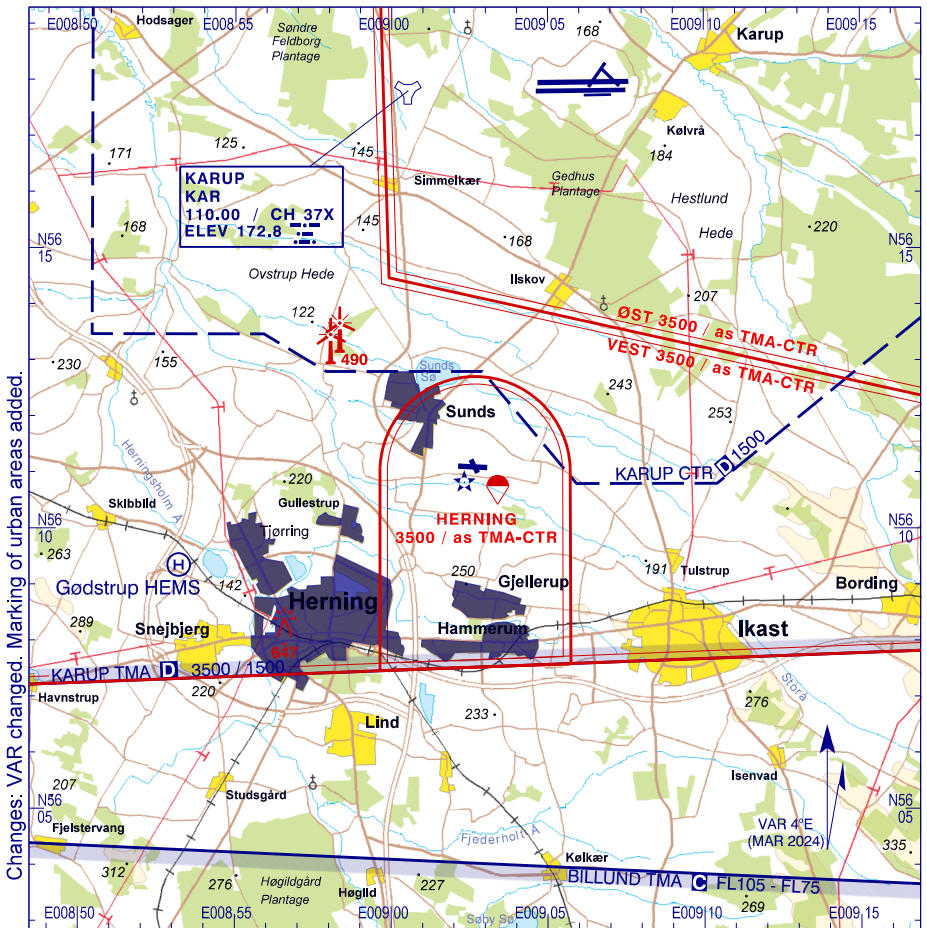

Visual Approach Chart - EKHG

Herning

AD ELEV : 167

ARP : 56 11 05.09N 009 02 40.02E

Herning Radio : 121.005 (4000 / 25NM)

FIS : Karup Approach 120.430
Billund Approach 127.580

Scale 1 : 250 000

Datum : WGS-84

ELEV in FT

Changes: VAR changed. Marking of urban areas added.